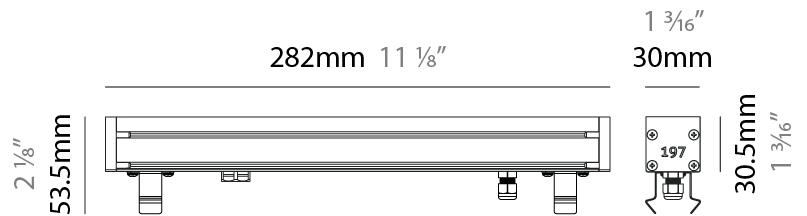

1. To build a product code in our configurator select the specify button on the base model # product page
2. To build a manual product code on this datasheet choose from the options listed below in blue font and add the suffix to the base model #

GENERAL

Series: Slash 30
Brand: Unonovesette
Division: Exterior
Mounting Type: Recessed
Mounting Location: In-Ground
Subcategory: Wallwash

PHYSICAL

Shape: Rectangle
Length (mm): 282
Length (in): 11 ¹/₈
Width (mm): 30
Width (in): 1 ³/₁₆
Height (mm): 53.5
Height (in): 2 ¹/₈
Light Distribution: Adjustable / Direct
Weight (kg): 0.46
Weight (lbs): 1.014
Diffuser: Extra clear tempered 6mm
Fixture Finish: ANA
Fixture Material: Extruded Aluminum
Cable Details: IP68 30cm Cable with Easy Lock system

ELECTRICAL

Lamp Type: LED
Input Wattage (W): 16
Total Output Wattage (W): 12.5
Dimming: 0-10V Dimming
Driver Included: No
Driver Location: Remote
Driver Type: Constant Voltage - Universal
Driver Class: Class 2
Housing: ENCP9
Input Voltage (V): 120 - 277
Output Voltage (V): 24
Upon Request: Phase Dimming (120Vac only)

LED

Color Temperature (°K): 2200 / 2700 / 3000 / 4000
Max. Delivered Lumen (lm): 1140 (3000K)
CRI: >90 CRI
Lamp Life (hrs): 100000

OPTICAL

Optic°: 12 / 21 / 31 / 46 / 13x36
Adjustability: Tilt ±20°

RATINGS AND CERTIFICATIONS

Certified By: Certified for North American Standards
IP rating: IP67
IK Rating: IK06